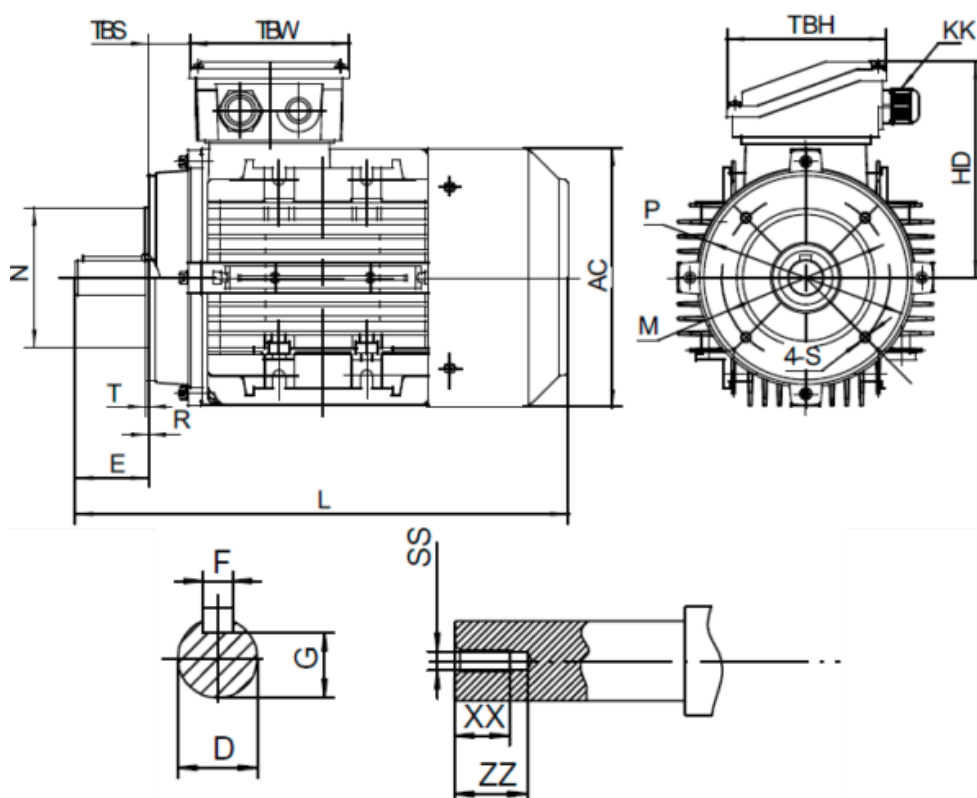

Data Sheet

Article number: 2518000752150140

Description: Kleedrive T3A 713-2 0.75kw 2800 rpm UL/CSA
3x230/400V 50 HZ IP55 B14 Eff=80,7%

Measures

AA = 140	L = 245	TBH = 98
AC = Ø138	M = Ø85	TBS = 16
AD = 186	N = Ø70	TBW = 98
D = Ø14	P = Ø105	XX = 12
E = 30	R = 0	ZZ = 17
F = 5	S = M6	
G = 11	SS = M5	
HD = 115	T = 2.5	